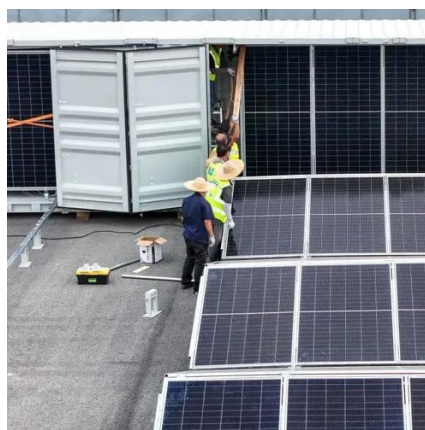

Power Bright PW3500-12 3500 Watt 12V Inverter , Inverters R Us

The Power Bright PW3500-12 is a 12 Volt 3500 watt DC to AC modified sine wave power inverter which can run multiple tools or appliances during an emergency.