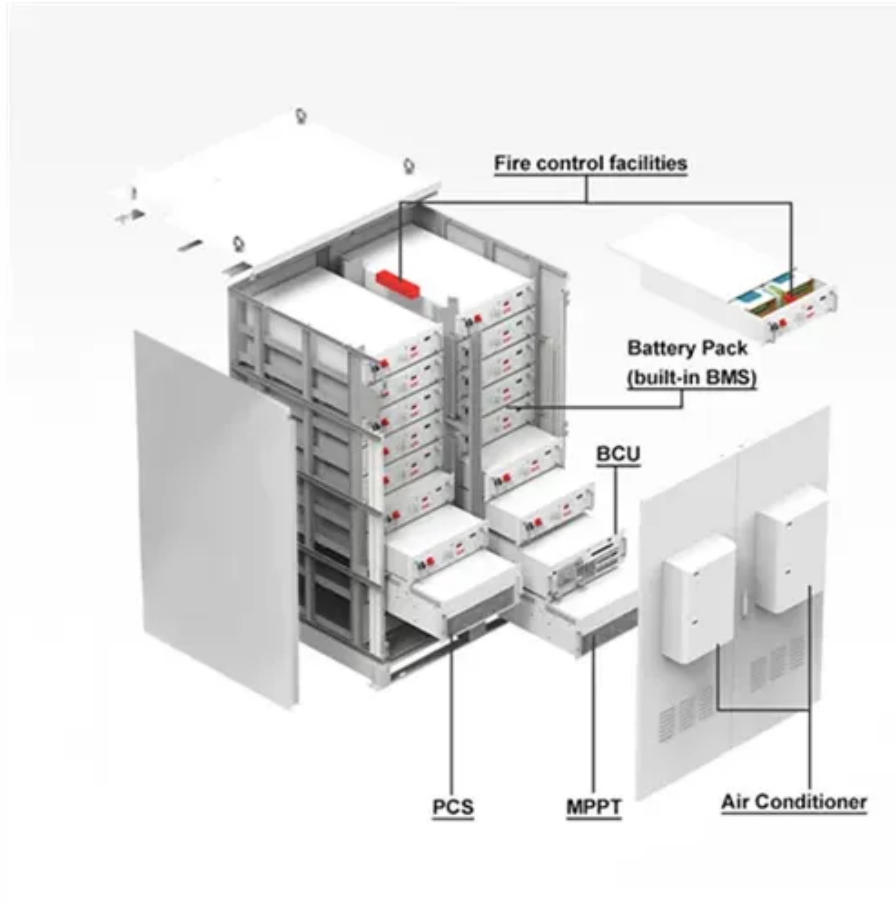

12V40AH battery connected to inverter 1600W

12V40AH battery connected to inverter 1600W

[Connecting an inverter battery: a visual guide](#)

Learn about the connection diagram for an inverter battery, including how to properly connect the battery terminals and ensure optimal performance.

How to Connect Battery to Solar Inverter: A Step-by-Step Guide ...

Step-by-Step Connection Guide: Follow a detailed procedure, ensuring safety precautions, verifying compatibility, and double-checking all connections to successfully ...