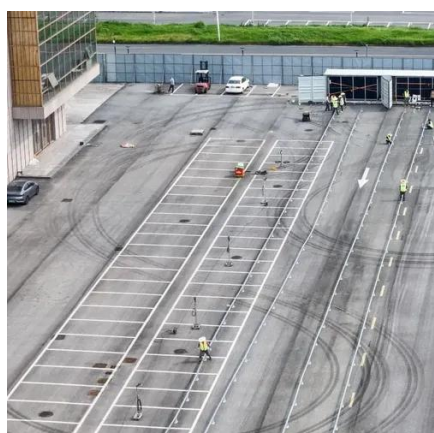

[12V-220V/230V Battery Inverter , 3000](#)