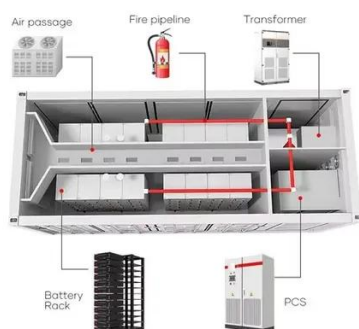

Watt Pure Sine Wave

The Leaptrend Sirius series 3000W 12V Pure Sine Wave Inverter is perfect for most off-grid systems, whether for a van, RVs, trucks, boats, yachts, coffee van inverter or any remote ...

Inverter 12v To 220v

Portable Power Inverter 1000W/500W, 12V to AC 220V/230V Converter - Dual USB, Double C-Type, Double Universal Sockets, LCD Display, Accessory Storage, Easy to Carry, Fit for ...

12V-220V/230V Battery Inverter , 2000 Watt Pure Sine Wave

The Leaptrend Sirius series 2000W 12V Pure Sine Wave Inverter is perfect for most off-grid systems, whether for a van, RVs, trucks, boats, yachts, coffee van inverter or any remote ...

Best 12 Volt to 220 Volt Pure Sine Wave Inverters for Home and ...

Evaluating these factors along with your budget will help you select the most efficient and reliable inverter for converting 12V DC power into stable 220V AC electricity for ...

Inverter 12v To 220v