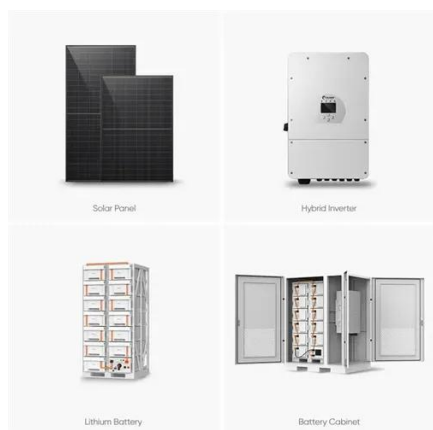

PERC Mono Solar Panels: The Most Efficient and Durable Solar Panels on the Market. Model: SS130M10. It uses mono-crystalline cells and PERC ...