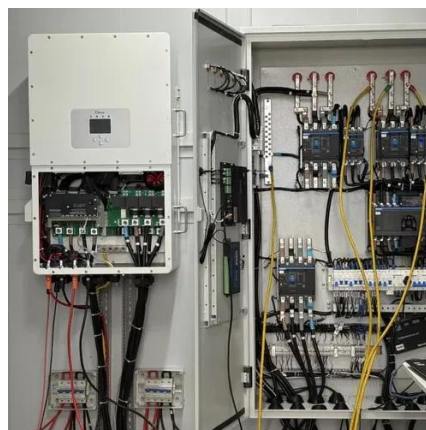

[How to configure 150w solar panels for power generation](#)

To configure 150W solar panels effectively for power generation, several key steps must be meticulously followed to maximize efficiency. 1. Understanding panel placement, 2. ...