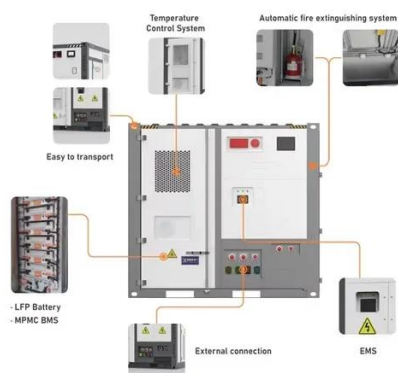

[48v Inverter, 48v DC to 120v/220v AC Power ...](#)

48V 2000W power inverter with universal socket and USB port, modified sine wave or pure sine wave output waveform are available. Option for ...