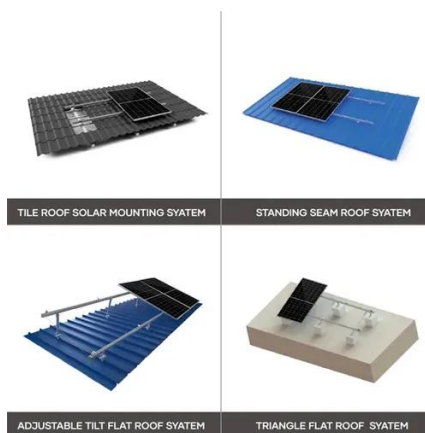

Dual Voltage Universal Car Inverter 12V24V to 220V High Power ...

¥ 356 ?S$64.93 Ruidi Pure Sine Wave Inverter 12V24V48V60V to 220V Car Home High Power 6000W
¥ 516 ?S$94.12 Pure Sine Wave Inverter 12V24V48V60V72 to 220V Truck Car ...