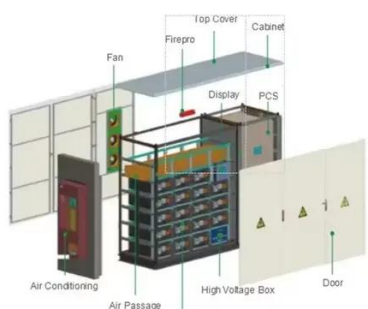

800w Car Inverter Household 48V60V High Power Pure Sine ...

Versatile Voltage Options: This dual voltage universal inverter allows you to effortlessly switch between 48V and 60V, providing you the flexibility to use it in various ...