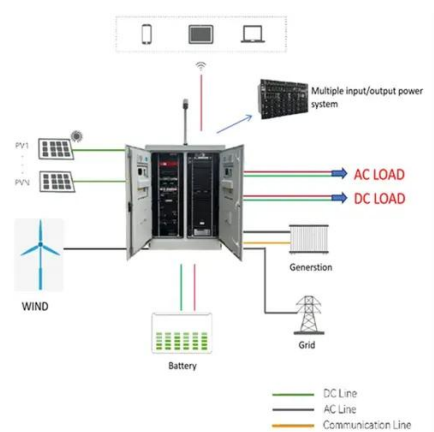

Mono PERC Bifacial Double Glass Photovoltaic Solar Panel ...

Based on 210mm silicon wafer and 132 half-cut mono-crystalline PERC cell, the Evo 6 Series photovoltaic panels comes with several innovative design features allowing higher output ...

[How much does a 660w solar panel cost?](#)

How much does a 660w solar panel cost? 1. A 660w solar panel can cost anywhere from $200 to $500 based on various factors. ...

660 watt solar panel for sale , Buy online for home, boat and RV

Discover everything you need to know about 660-watt solar panels: their benefits, cost, efficiency, and installation tips. Learn how these high-power panels can save money and ...