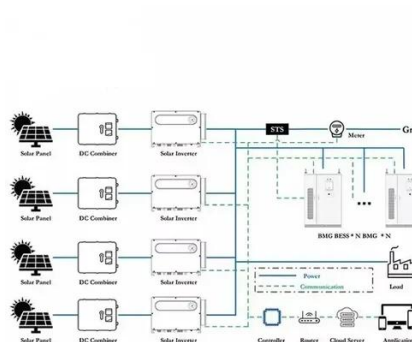

20ft 2MWh Outdoor Liquid-Cooling Energy Storage Container for ...

The 20ft 2MWh outdoor liquid cooled energy storage container is composed of 7 1P416S, 1331.3V 280Ah battery racks with BMS, which has the characteristics of high power and long life.