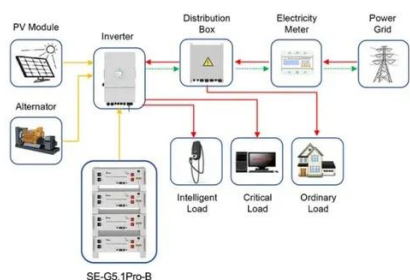

SE-GS.1Pro-B

Application scenarios of energy storage battery products