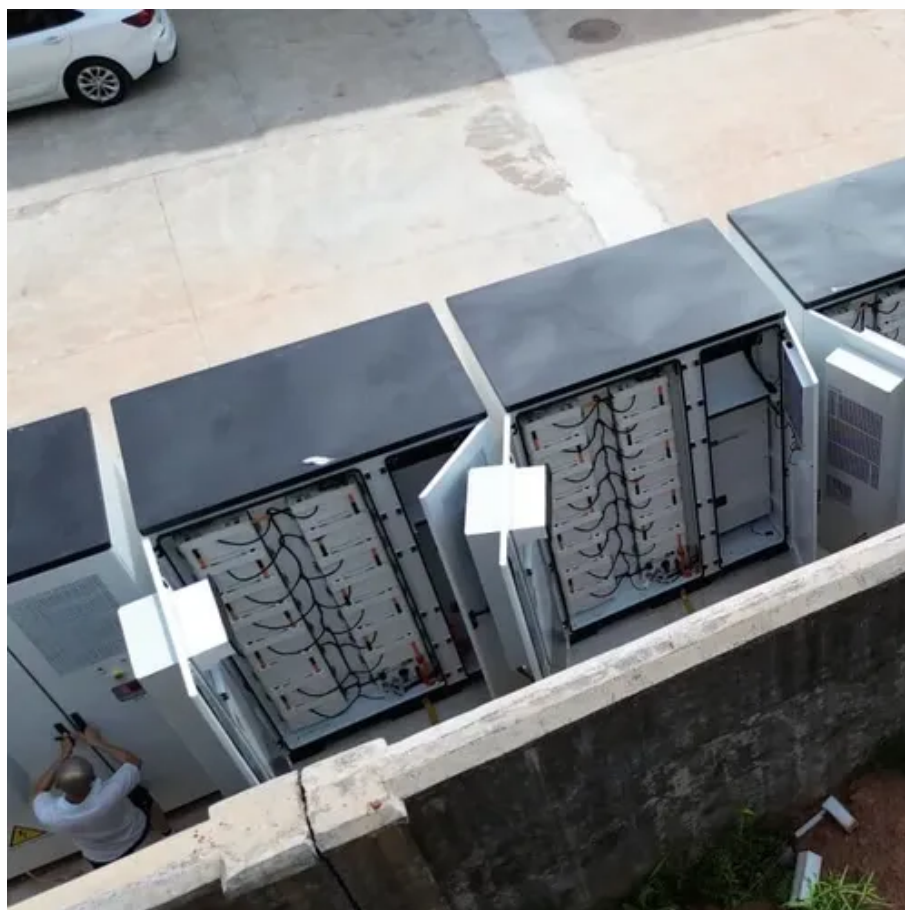

Brazilian solar water pump manufacturer

Brazilian solar water pump manufacturer

[32835 Zip Code \(Orlando, FL\) Detailed Profile](#)

32835 Zip Code profile - homes, apartments, schools, population, income, averages, housing, demographics, location, statistics, sex offenders, residents and real