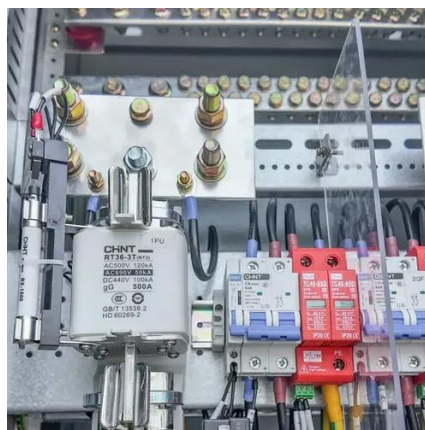

Base Station Equipment - Types and Applications of Mobile Communication

Base Station Equipment - Types and Applications of Mobile Communication Base Stations

Base Stations and Cell Towers: The Pillars of Mobile Connectivity

Base stations use antennas mounted on cell towers to send and receive radio signals to and from mobile devices within their coverage area. This communication enables ...