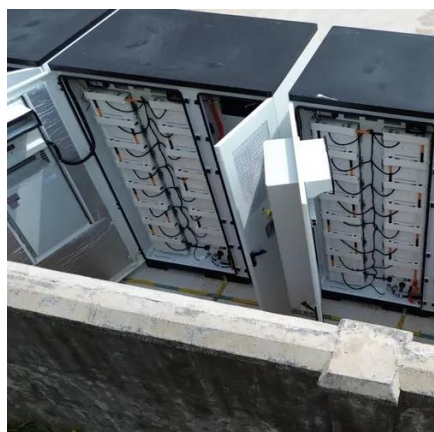

[UPS Battery Cabinet: Ensuring Reliable Power ...](#)

These cabinets house batteries that provide backup power during outages, ensuring that critical systems remain operational. In this ...