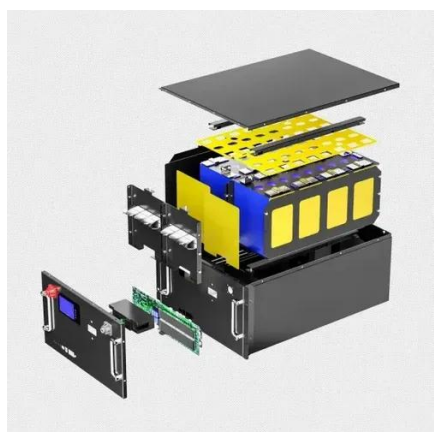

distributors.

Our Lifepo4 batteries can be connected in parallels and in series for larger capacity and voltage.

[Brass Fuse Gear and Switchgear Manufacturer in Slovenia](#)

We meet both the ends meet with our electrical switchgear and Brass Fuse Gear. Our precision turned brass parts are demanded in market as they are of high quality and at affordable prices.

Switchgear - GO , TO

Contactors are electromagnetically operated switches for coupling electric motors and other ohmic, inductive and capacitive loads. They offer the possibility of installing many additional ...

[slovenia switchgear Suppliers & Manufacturers](#)

Iskra Sistemi is a global provider of industrial solutions and electrotechnical products. We are the largest national company in fields process automation, communications security systems for ...