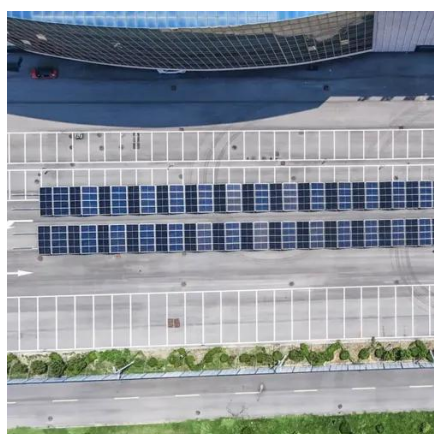

[EG4 BOSSBox Outdoor NEMA 3R Battery Enclosure, Weather ...](#)

Measuring close to the size of an average generator and slightly larger than a conventional air conditioning unit, the BOSSBox is ideal for whole-home backup, off-grid ...