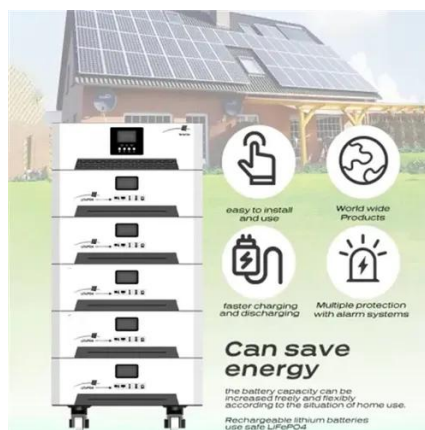

Generac PWRcell EGD-PWRCELL-KIT-A

Check the Generac PWRcell(TM) 9kWh Essentials Plus Package 7.6kW (120/240V Single-Phase) Inverter, Outdoor Cabinet w/ (3) 3.0 kWh Batteries & Solar Accessories ratings before ...