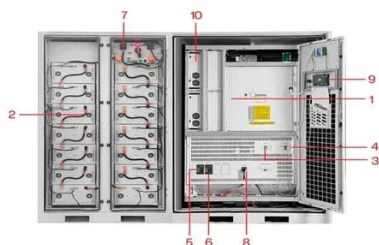

du and Huawei are rolling out the UAE's first customised multi-band indoor base station to eliminate dead zones in busy malls, offices, and VIP venues.

- 1 PCS Module
- 2 Battery room
- 3 Grid side circuit breaker
- 4 Load side circuit breaker
- 5 OPV1 side circuit breaker
- 6 OPV2 side circuit breaker
- 7 High Volt Box
- 8 BAT side circuit breaker
- 9 LCD display screen
- 10 MPPT