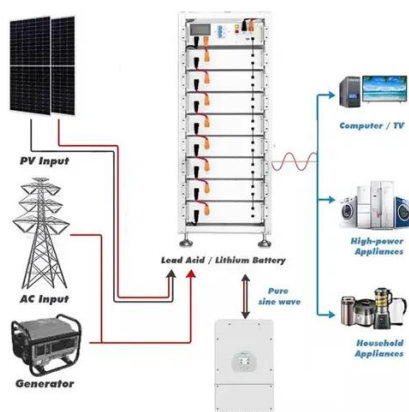

Destination

With Rwanda recently voted the world's 9th safest country and Africa's safest country by the World Economic Forum, Kigali can be described as the beating heart of the country. Kigali is a ...