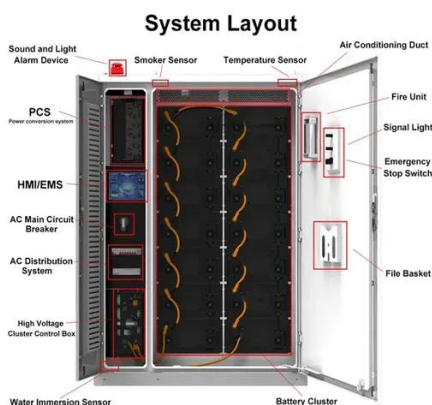

KOTEN SAFETY BREAKER 3P (KSB)

Protects the electrical circuit from damage caused by overload electricity or short circuit. Once it detects a problem it automatically trips and cuts off ...