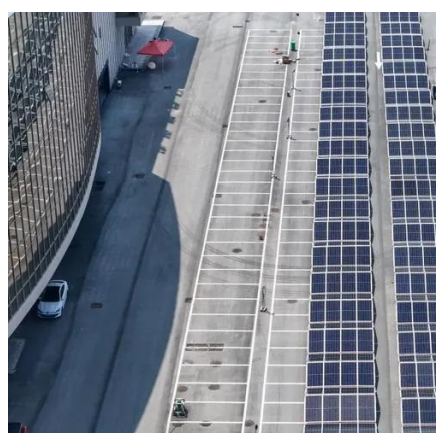

Madagascar The drivers behind Base Toliara mine project revival

The mining company, which US firm Energy Fuels bought in March, clinched a draft agreement for its Base Toliara mining project just days after cabinet announced the lifting ...

[What the Madagascar Coup Means for Africa, Mining, and ...](#)

The crisis could affect US and allied mining operations in Madagascar, pose another challenge to the legitimacy of the African Union and regional