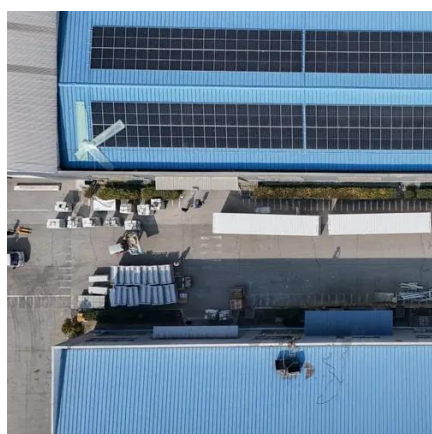

MANAMA ENERGY STORAGE CONTAINER PARK DESIGN

We pride ourselves on offering premium solar photovoltaic energy storage solutions tailored to your needs. With our in-depth expertise and a customer-first approach, we ensure every ...

Manama energy storage container

Manama energy storage container With a GivEnergy battery storage container, you can house your critical battery assets neatly, securely, and with flexibility.

Manama photovoltaic energy storage project

Solar Energy Corp. of India Ltd (SECI) has installed a battery energy storage system (BESS) with a capacity of 152.325 MWh and a dispatchable capacity of 100 MW AC (155.02 MW peak DC) ...