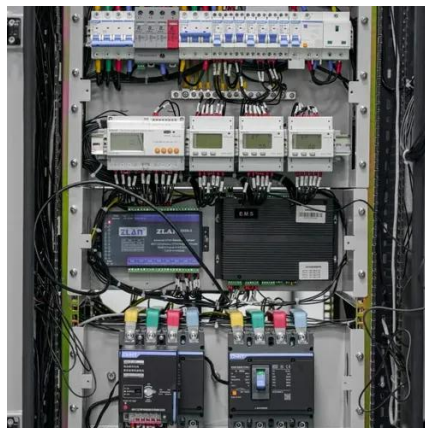

convenience of fast installation and relocation, ...

[Prefab Mobile Mining Container Camp Foldable ...](#)

Prefab Mobile Mining Container Camp Foldable Dormitory Houses We HIGH HOUSE provide high-quality folding container houses, which can be used ...