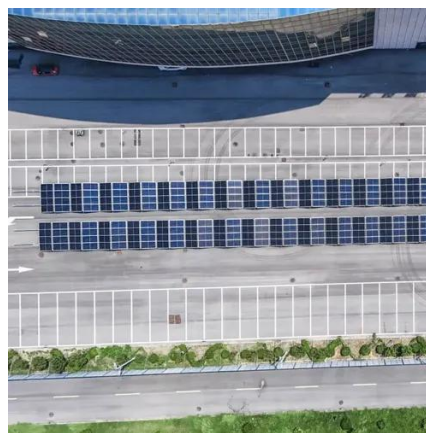

Mobile Mining Containers

Explore our mobile mining containers for reliable and efficient storage solutions. Perfect for on-site management and secure housing of vital equipment.