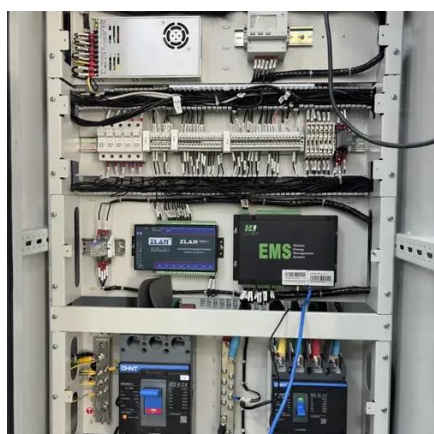

That's precisely why Nuku'alofa sunshine energy storage systems are becoming the backbone of Tonga's renewable energy transition. With 320+

days of annual sunshine, solar power paired ...

[Nuku alofa outdoor energy storage power supply manufacturer](#)