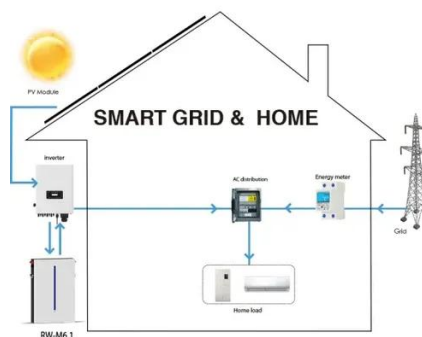

[Portable Power Stations , Inverters , Greenworks ...](#)

Charge your devices and power tools on the go with Greenworks portable power stations and inverters. Perfect for outdoor ...