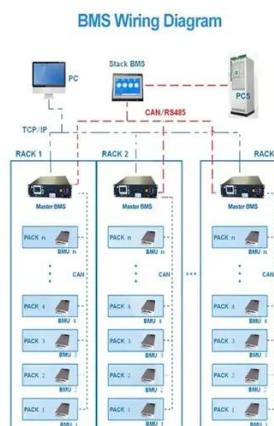

Excelling socially and academically, Asuna Yuuki is on track to ace her high school entrance exams. Her friend and classmate, Misumi "Mito" Tozawa, advises her to take a short ...

Sword Art Online

Ever since the release of the innovative NerveGear, gamers from all around the globe have been given the opportunity to experience a completely immersive virtual reality. Sword Art Online ...