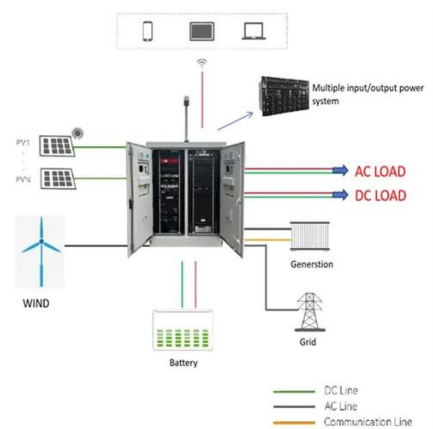

POWALL 2000W Pure Sine Wave Inverter with remote control

It has 2000 Watt Continuous Output and 4000 Watt Surge Power, more powerful than DC 12V input, featuring 4x AC outlets, 1x USB port, 2x low noise ventilation fans. It can convert vehicle ...