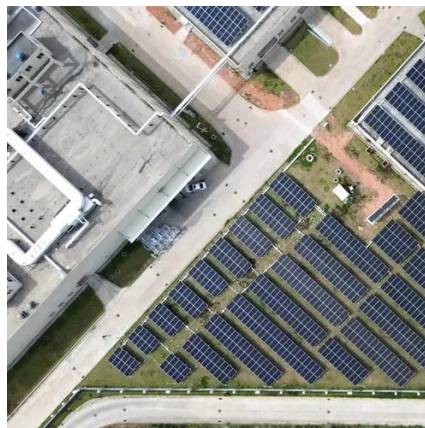

[20ft Containe 1MWH Battery Energy Storage System](#)

Housed within a 20ft container, it includes key components such as energy storage batteries, BMS, PCS, cooling systems, and fire protection systems. It is an ideal solution for ...