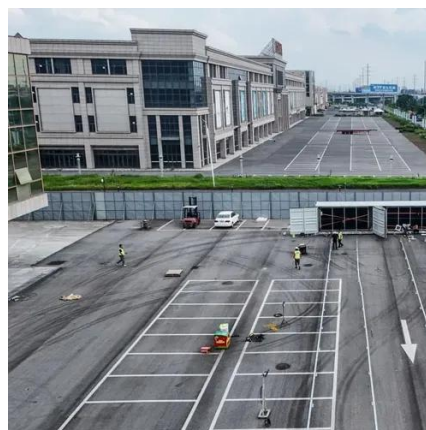

Solar Light Pavers

Our paver lights require no wiring (DIY) just pull a paver out and pop a paver light in. Lights charge by day and automatically light by night. Choose from two models, our white-only model ...