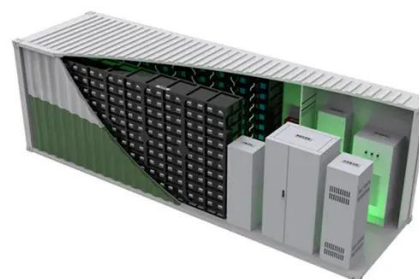

[Durable & Cost-Effective Energy Storage Cabinets - Your ...](#)

We produce high-performance energy storage cabinets with precision laser cutting, seamless welding, and rustproof finishes. Our ISO-certified facility guarantees durability, while our ...