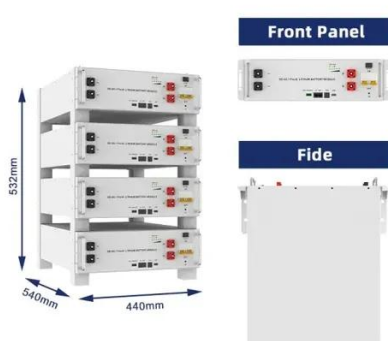

lifespan to 20+ years. Standardized plug-and-play
...