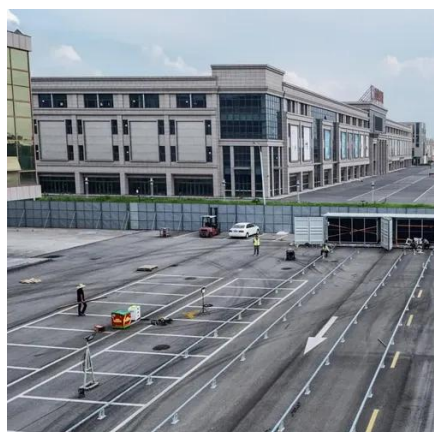

Company

A company is a legal entity that represents an association of legal persons with a specific, shared objective, such as the earning of profit or the benefit of society.