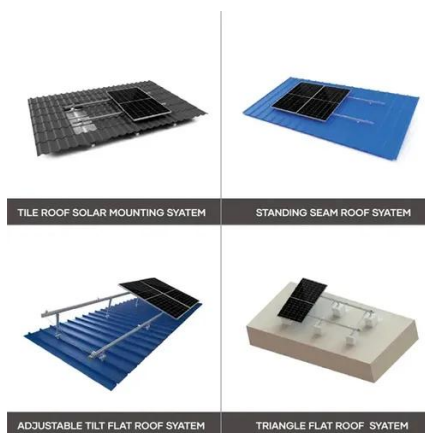

MUPS-02 Uninterruptible Power Supply - MettaX

MUPS-02 is a compact and rugged uninterruptible power supply unit designed for in-vehicle electronics such as dashcams and MDVR. It ensures continuous power delivery during ...

Vehicle-Mounted UPS Uninterruptible Power Supply

Vehicle-Mounted UPS provides 8-36V and 6-8 hours of uninterrupted power DC backup power for truck DVRs, cameras, and telematics. Customizable capacity (2.2Ah-9Ah+), ACC control, ...