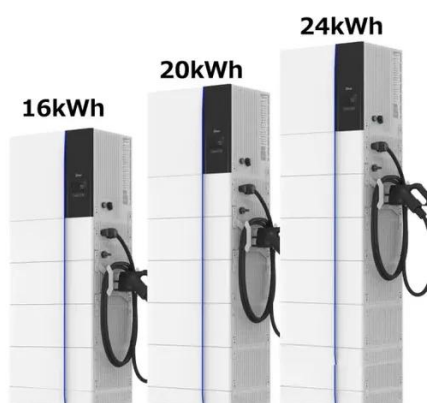

High-Efficiency 500W Solar Water Pump - This 48V DC submersible pump delivers a max flow rate of 1700L/H and a max head of 109m, making it ideal

for wells, garden ...

[Solar Water Pumps , 500w 5GPM Max Screw Pump ,Tuhorse](#)

Tuhorse solar water pump package: includes solar pump replacement parts, automatic controls, storage batteries, and more!

750W 48V DC Solar Water Pump

48 volt solar water pump for sale, with maximum head 56~95m ...

[JENENSERIES 750W 48V DC Solar Well Water Pump](#)

Didn't use, Excellent Condition Specification]: JENENSERIES Solar Water Pump 48V DC, 4 Inch Dia, 9.8ft extension cable, Max head 40m(131ft), 7m³/h

Bluesun 1500W 2HP 3HP Solar Water pump 48V deep well DC solar pump

This DC power drives a pump with a brushless motor for enhanced efficiency. A controller monitors and optimizes the pump's performance based on available solar energy, ensuring a ...

[Pump 500W DC 48V Solar Water Pumps. Max head ...](#)