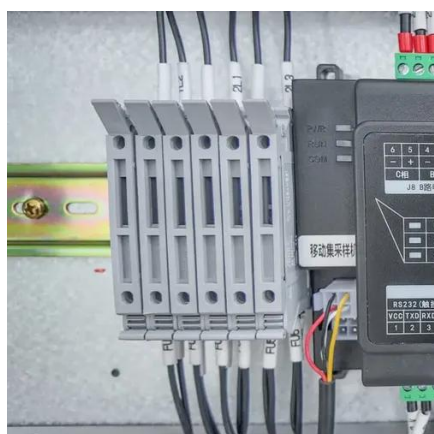

Solar DC water pumps solar DC pumps controller, 48V PMSM ...

Do not need float switch, if there is no water in well for 1 minute, solar water pump dc brushless will stop working automatically. After 30 minutes, pump will start automatically power on to test ...

Bluesun 1500W 2HP 3HP Solar Water pump 48V ...

This DC power drives a pump with a brushless motor for enhanced efficiency. A controller monitors and optimizes the pump's performance based on ...