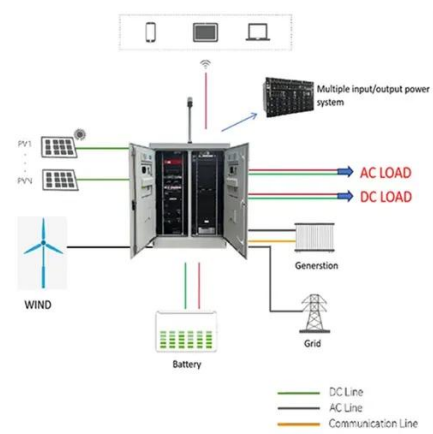

[Electrical Distributor, Electrical Supplies, Electrical ...](#)

With branches in Johannesburg, Durban & Pretoria, MCE is well represented countrywide by our network of appointed wholesalers, distributors, and ...