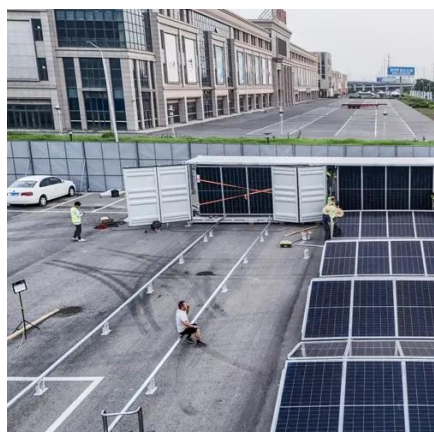

HOW TO CHOOSE THE RIGHT CIRCUIT

...

We want to choose a circuit breaker that will allow full load current draw for a set period of time. The circuit breaker manufacturer will provide a chart ...