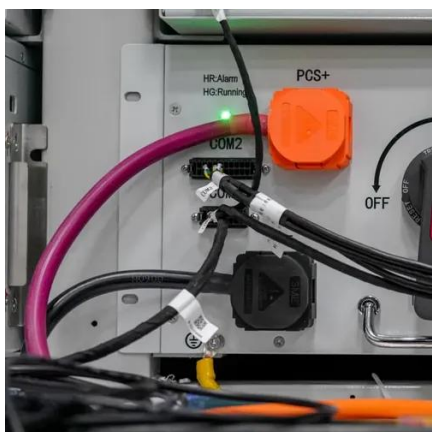

performance. Look for ...